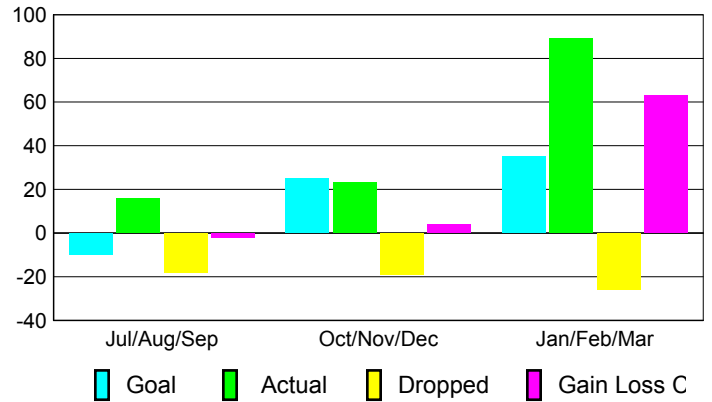

### YTD Status Quo Clubs 2009-2010

Status Quo Clubs Compared to Status Quo Members

## MEMBERSHIP

**Membership Results  
2009-2010**

**Membership  
2008-2009**

Month	Net Memb	Actual New	Actual Dropped	Gain/Loss of	Gain/Loss of
	Goal	Memb	Memb	Memb	Memb
Jul/Aug/Sep	-10	16	-18	-2	2
Oct/Nov/Dec	25	23	-19	4	8
Jan/Feb/Mar	35	89	-26	63	18
<b>Totals</b>	<b>50</b>	<b>128</b>	<b>-63</b>	<b>65</b>	<b>28</b>

### Membership Results 2009-2010

Goal, New, Dropped, Gain/Loss

### Comparison of Membership Gain/Loss

Current Year Compared to the Previous Year