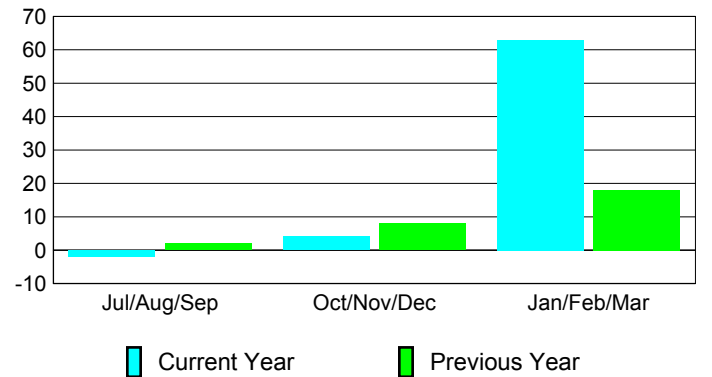

Comparison of Membership Gain/Loss

Current Year Compared to the Previous Year